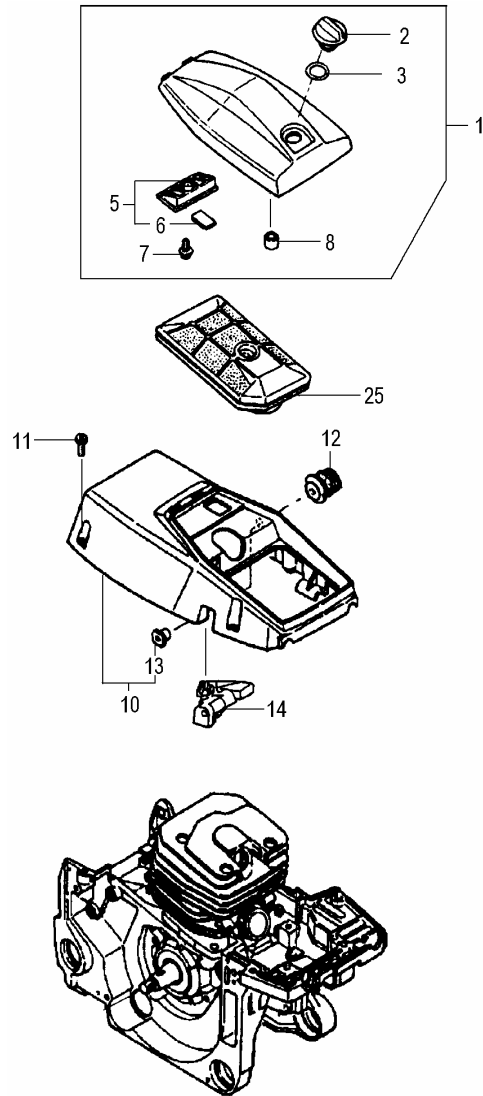

C23-08 ECV-5601 CLEANER COVER

REF. NUMBER	PARTS NUMBER	DESCRIPTION	Q'TY	SERIAL NUMBER
001	452-04093-90	CLEANER COVER ASS'Y	1	
002	175-32625-20	CLEANER KNOB #	1	
003	418-04093-20	CLEANER PACKING	1	
005	428-04093-80	FILTER SCREEN #	1	
006	444-04093-20	CLEANER ELEMENT A	1	
007	993-11041-012	TAPPING SCREW 4X10	1	
008	486-04093-20	RUBBER CAP	1	
010	016-04093-90	CYLINDER COVER ASS'Y	1	
011	683-32625-20	SPECIAL SCREW M5X14	5	
012	213-32625-80	HANDLE DAMPER COMP.	1	
013	381-04093-20	SPECIAL NUT #	1	
014	191-32625-20	GROMMET	1	
025	420-04093-80	CLEANER ELEMENT COMP.	1