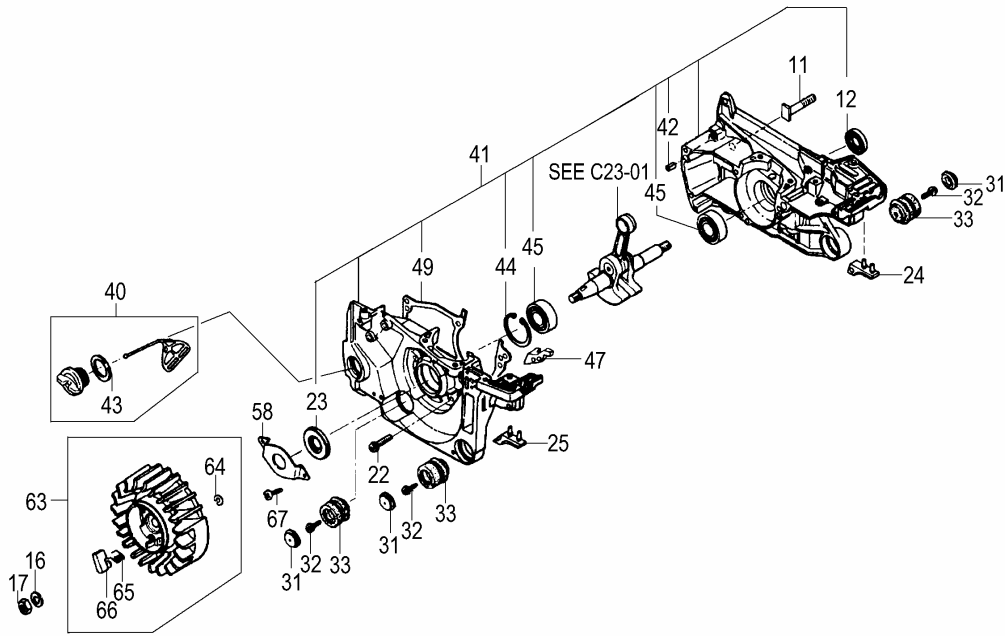

C23-02 ECV5601 CRANK CASE

REF. NUMBER	PARTS NUMBER	DESCRIPTION	Q'TY	SERIAL NUMBER
011	101-32625-20	BAR TIGHTENING BOLT	2	
012	999-66152-874	OIL SEAL ISD15284.5	# 1	
016	065-04093-20	FLY WHEEL WASHER	1	
017	066-04093-20	FLY WHEEL NUT	1	
022	685-32625-20	SPECIAL SCREW M5X25	5	
023	999-66153-572	OIL SEAL ISCD 15354.5	# 1	
024	285-32625-20	STOPPER A	# 1	
025	286-32625-20	STOPPER B	# 1	
031	224-32625-20	DAMPER CAP A	3	
032	688-32625-20	SPECIAL SCREW M5X16	3	
033	219-32625-80	FRONT DAMPER COMP.	3	
040	642-32625-90	OIL TANK CAP ASS'Y	# 1	
041	072-04093-90	CRANK CASE ASS'Y	# 1	
042	081-04093-20	PIN	3	
043	523-32625-20	OIL TANK CAP PACKING	1	
044	029-32625-20	STOP RING C,INNER	1	
045	089-04093-80	BEARING	# 2	
047	192-32625-20	H.L GROMMET	# 1	
049	090-04093-20	CRANK CASE GASKET	1	
058	466-32625-20	PLATE	# 1	
063	155-04093-90	MAGNETO ROTOR ASS'Y	1	
064	859-32625-20	STOP RING E	2	
065	790-04093-20	PAWL SPRING	# 2	
066	788-04093-20	STARTER PAWL	2	
067	994-16040-101	SCREW 4X10/WS	2