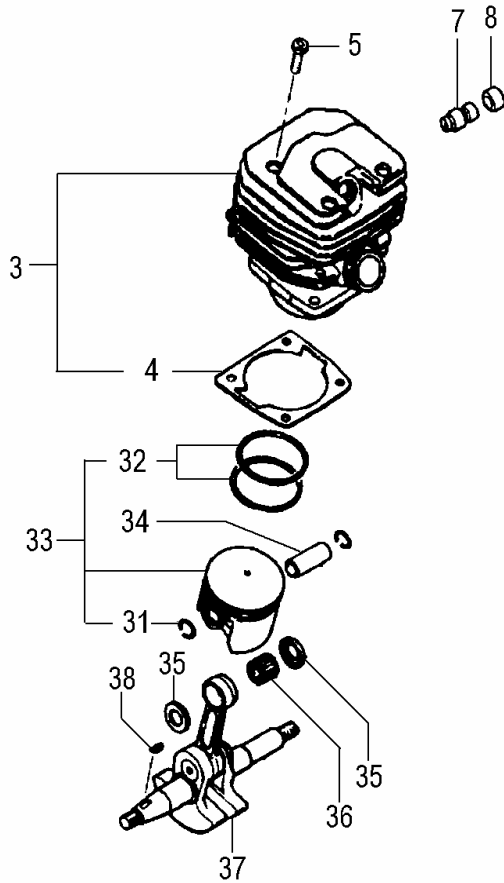

C23-01 ECV-5601 CYLINDER/PISTON/CRANK SHAFT

REF. NUMBER	PARTS NUMBER	DESCRIPTION	Q'TY	SERIAL NUMBER
003	001-04093-90	CYLINDER SET #	1	
004	017-04093-20	CYLINDER GASKET #	1	
005	684-32625-20	SPECIAL SCREW M5X20	4	
007	004-04093-80	DECOMPRESSION COMP.	1	
008	020-04093-20	DECOMP COVER	1	
031	039-04093-20	PISTON PIN CIRCLIP	2	
032	041-04093-20	PISTONRING #	2	
033	030-04093-90	PISTON SET #	1	
034	037-04093-20	PISTON PIN #	1	
035	036-04093-20	PISTON PIN COLLAR #	2	
036	999-62111-581	NEEDLE BEARING #	1	
037	046-04093-80	CRANK SHAFT COMP.	1	
038	068-04093-20	WOOD -RUFF KEY #	1	

C23-04 ECV-5601 CLUTCH/OIL PUMP

REF. NUMBER	PARTS NUMBER	DESCRIPTION	Q'TY	SERIAL NUMBER
001	562-04093-20	AIR VENT VALVE B	1	
002	567-04093-20	AIR VENT SPONGE	1	
003	680-32625-20	CLIP	1	
004	480-32625-20	OIL PIPE #	1	
005	486-32625-80	OIL FILTER BODY COMP.	1	
006	515-32625-20	OIL PIPE A #	1	
007	689-32625-20	SPECIAL BOLT M4X14	5	
008	144-32625-90	OIL PUMP ASS'Y #	1	
009	094-32625-20	OIL SPONGE	1	
011	276-04093-90	CLUTCH ASS'Y #	1	
012	318-32625-20	CLUTCH HOUSING #	1	
013	350-32625-20	NEEDLE BEARING #	1	
014	097-32625-20	OIL PUMP COVER #	1	
015	121-32625-20	CHAIN BAR CLAMP NUT	2	
017	329-32625-20	RIM SPROCKET #	1	
021	461-32625-20	GUIDE PLATE A #	1	
022	686-32625-20	SPECIAL SCREW M4X10	1	
030	480-32625-90	OIL PIPE ASS'Y #	1	
031	342-04093-20	CLUCH SPRING	1	
034	359-04093-20	CLUTCH WASHER B	1	
035	467-32625-20	GUIDE	1	
041	125-32625-80	CHAIN CATCHER #	1	
042	683-32625-20	SPECIAL SCREW M5X14	1	
043	683-32625-20	SPECIAL SCREW M5X14	2	
044	460-32625-20	SPIKE #	1	
060	234-32625-20	DAMPER A #	1	
061	275-32625-20	DAMPER COLLAR A	1	
062	688-32625-20	SPECIAL SCREW M5X16	1	