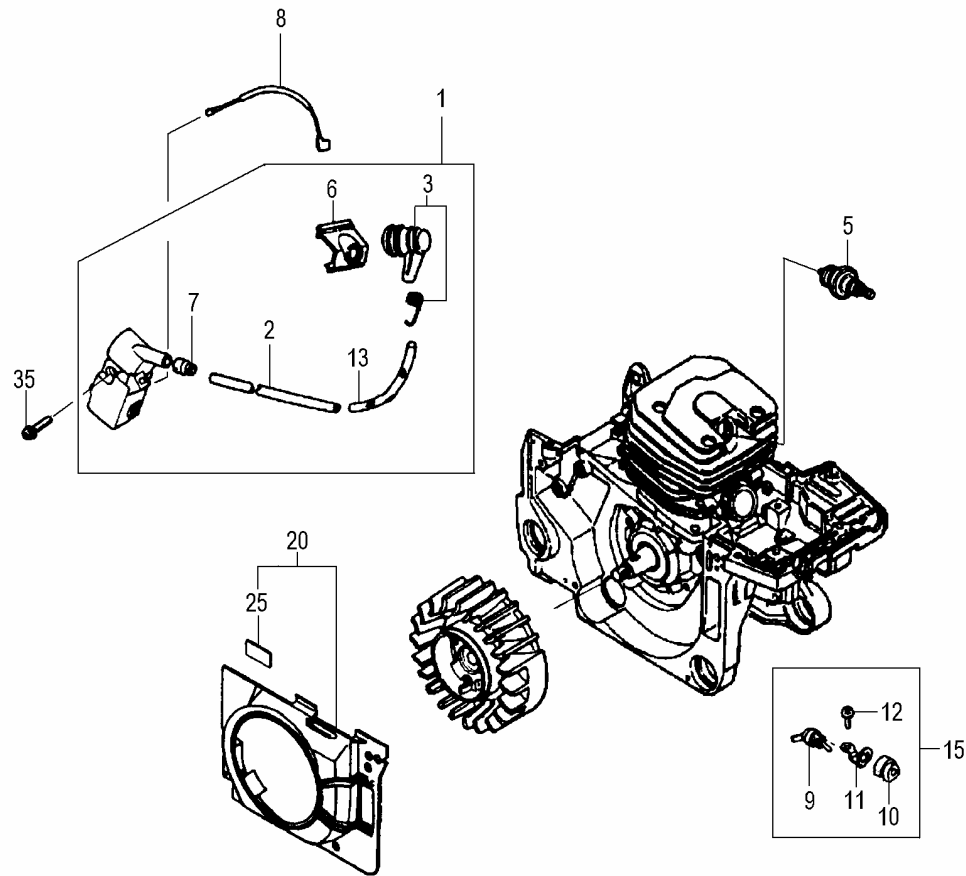

C23-03 ECV-5601 IGNITION SYSTEM

REF. NUMBER	PARTS NUMBER	DESCRIPTION	Q'TY	SERIAL NUMBER
001	153-04093-90	IGNITION COIL ASS'Y	# 1	
002	178-04093-20	CORD	# 1	
003	157-04093-90	PLUG CAP ASS'Y	# 1	
005	018-04093-20	SPARK PLUG RCJ6Y	1	
006	255-04093-20	SPARK PLUG COVER	1	
007	485-04093-20	RUBBER CAP	# 1	
008	179-04093-80	STOP CORD	# 1	
009	170-04093-80	STOP SWITCH COMP.	1	
010	266-04093-20	STOP BUTTON COVER	1	
011	640-04093-20	STOP BUTTON STAY	1	
012	691-32625-20	SPECIAL SCREW M5X10	1	
013	250-04093-20	INSULATOR TUBE	# 1	
015	162-04093-90	STOP SWITCH ASS'Y	1	
020	145-04093-80	AIR DEFLECTOR	# 1	
025	240-32625-20	DAMPER SEAT	# 1	
035	690-32625-20	SPECIAL SCREW M5X20	2