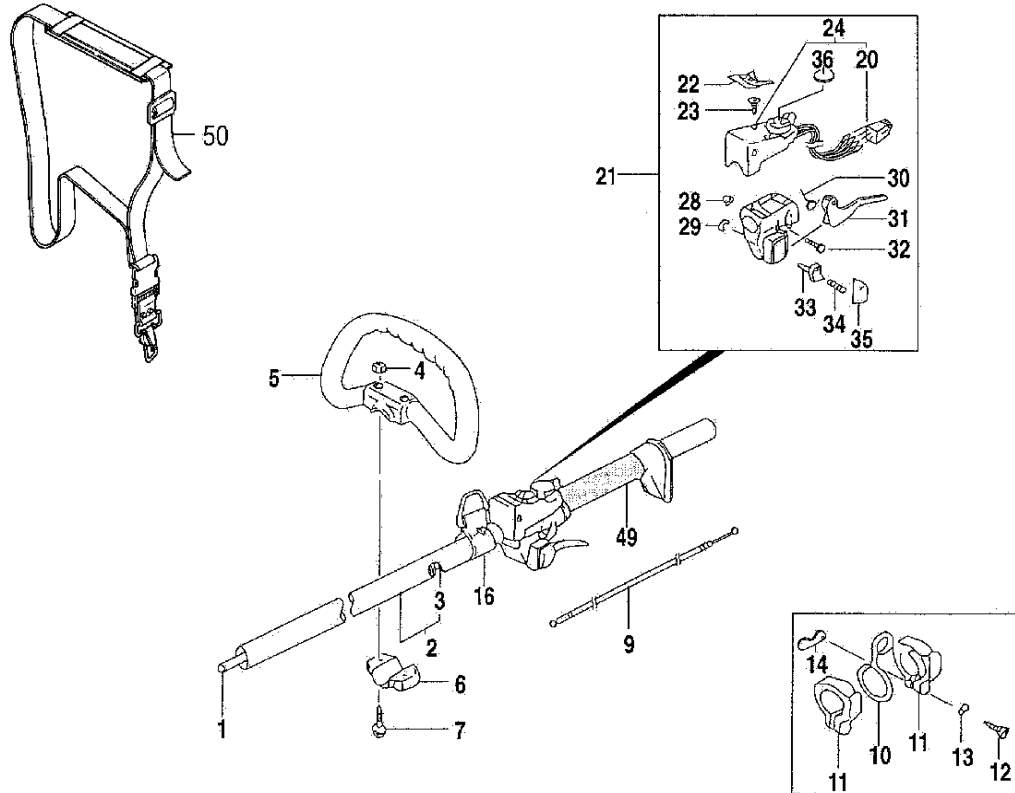

B12
08

AST-250 OPERATION PIPE

Parts List

Ref.	Part No.	Description	Q'ty	Serial No.
001	343-37618-20	DRIVE SHAFT, 1483L	1	
002	341-37601-81	DRIVE SHAFT PIPE COMP.1450L	1	- W299650
002	341-37623-81	DRIVE SHAFT PIPE COMP.	1	- B038060
002	341-37623-82	DRIVE SHAFT PIPE COMP.	1	B038061 -
003	347-37300-90	BUSHING ASS'Y	5	
004	991-01060-041	HEX. NUT 6	2	
005	500-37300-20	HANDLE	1	
006	506-37300-20	HANDLE BRACKET A	1	
007	994-23060-432	BOLT 6X43/P	2	
009	885-0631S-80	THROTTLE WIRE COMP.	1	
010	335-37307-20	LIFTING METAL, 90 DGR SWIVEL	1	- M170680
011	334-37304-21	LIFTING METAL COLLAR	2	- M170680
012	990-51050-303	HEX. HOLE BOLT 5X30	2	- M170680
013	992-01050-061	WASHER 5	2	- M170680
014	315-37304-20	SPECIAL NUT	1	- M170680
016	335-37302-90	LIFTING METAL ASS'Y	1	M170681 -
016	335-37526-90	LIFTING METAL ASS'Y	1	W299651 -
020	656-37600-20	CONNECTOR, 4P MALE	1	
021	870-37600-91	THROTTLE LEVER ASS'Y	1	
022	169-37600-20	SWITCH NAME PLATE	1	
023	993-42030-251	TAPPING SCREW 3X25	2	
024	156-37600-91	START BUTTON ASS'Y	1	
028	991-86050-003	SELF-LOCK NUT 5, BLACK	1	
029	993-55060-002	STOP RING E-6	1	
030	832-37101-20	RETURN SPRING	1	
031	880-37101-20	THROTTLE ARM	1	
032	994-31050-253	SCREW 5X25, BLACK	1	
033	853-37101-20	LOCK BUTTON SHAFT	1	
034	958-37101-20	LOCK BUTTON SPRING	1	
035	956-37101-20	LOCK BUTTON	1	
036	168-37623-20	STOP BUTTON COVER	1	
049	504-37603-20	SHAFT GRIP	1	
050	746-3738F-90	SHOULDER BELT ASS'Y, SINGLE	1