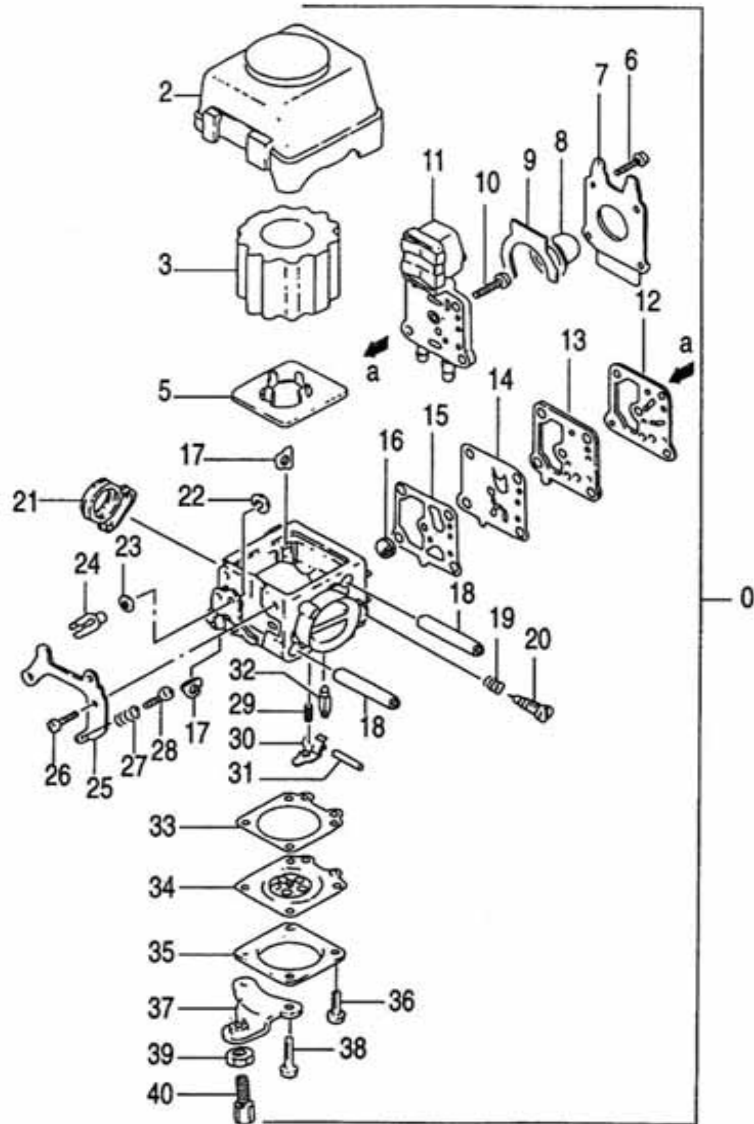

B12
06-1

AST-250,SDH CARBURETOR

Parts List

Ref.	Part No.	Description	Q'ty	Serial No.
000	455-25150-90	CARBURETOR ASS'Y, WZ-47	1	
002	424-0631P-20	CLEANER CAP	1	
003	421-0631P-20	CLEANER ELEMENT	1	
005	425-0631P-20	CLEANER BASE	1	
006	548-25108-20	SET SCREW	4	
007	452-25108-20	PRIMING PUMP COVER	1	
008	447-25108-20	PRIMING BODY	1	
009	635-25108-20	OVER FLOW GASKET	1	
010	548-25108-20	SET SCREW	1	
011	575-25108-80	PUMP BODY COMP.	1	
012	522-25108-20	PUMP PLATE GASKET	1	
013	523-25108-20	PUMP PLATE	1	
014	576-25108-20	PUMP DIAPHRAGM	1	
015	577-25108-20	PUMP DIAPHRAGM GASKET	1	
016	578-25007-20	INLET SCREEN	1	
017	636-25108-20	SLEEVE PLATE	2	
018	437-25108-20	SLEEVE	2	
019	485-25108-20	HIGH ADJUST SPRING	1	
020	460-25108-20	HIGH ADJUST SCREW	1	
021	449-0631P-20	CARBURETOR GASKET	1	
022	489-25100-20	STOP RING	1	
023	549-25100-20	THRUST WASHER	1	
024	539-25101-20	SWIVEL	1	
025	544-25108-20	ADJUSTER STAY	1	
026	514-25108-20	SET SCREW	2	
027	463-25100-20	IDLE ADJUST SPRING	1	
028	462-25100-20	IDLE ADJUST SCREW	1	
029	477-25013-20	VALVE SPRING	1	
030	473-25001-20	VALVE HINGE	1	
031	605-25001-20	HINGE PIN	1	
032	603-25012-20	NEEDLE VALVE	1	
033	475-25001-20	DIAPHRAGM GASKET	1	
034	474-25001-80	METERING DIAPHRAGM COMP.	1	
035	476-25004-20	DIAPHRAGM COVER	1	
		SEE NEXT PAGE		