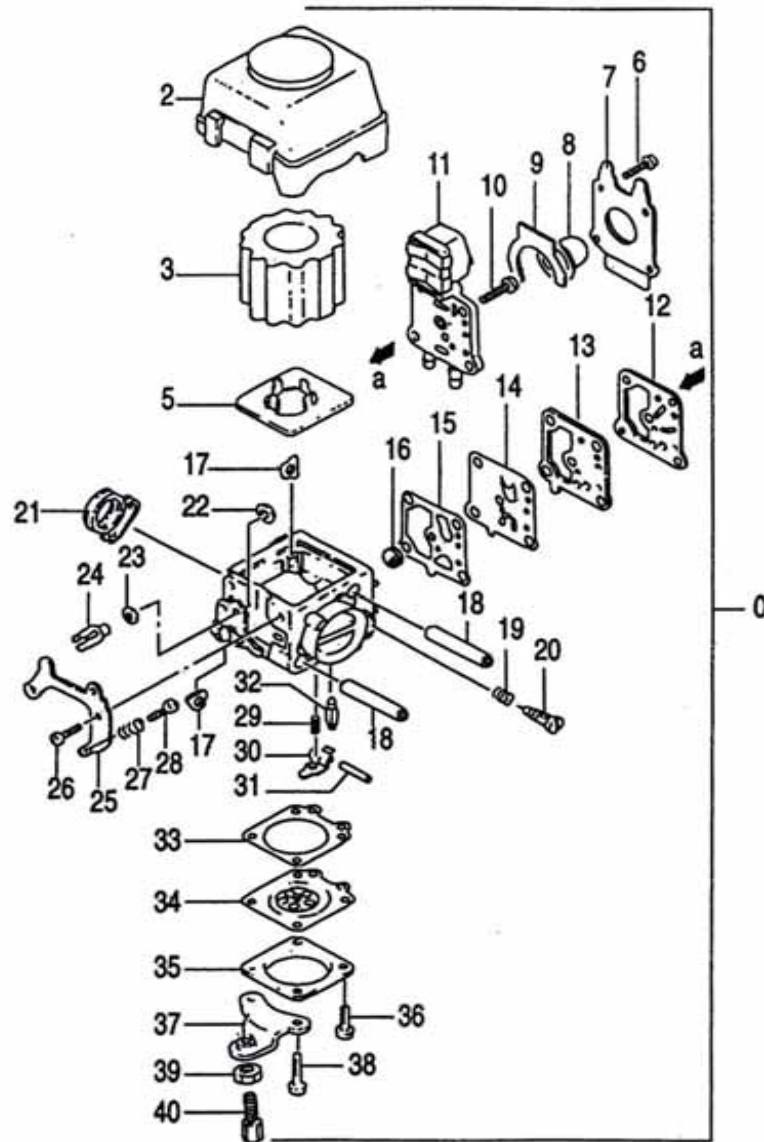

B26
05-1

AST-5000 CARBURETOR

Parts List

Ref.	PartsNo.	Description	Q'ty	Serial No.
000	455-25138-90	CARBURETOR ASS'Y, WZ-46	1	
002	424-0631P-20	CLEANER CAP	1	
003	421-0631P-20	CLEANER ELEMENT	1	
005	425-0631P-20	CLEANER BASE	1	
006	548-25108-20	SET SCREW	4	
007	452-25108-20	PRIMING PUMP COVER	1	
008	447-25108-20	PRIMING BODY	1	
009	635-25108-20	OVER FLOW GASKET	1	
010	548-25108-20	SET SCREW	1	
011	575-25108-80	PUMP BODY COMP.	1	
012	522-25108-20	PUMP PLATE GASKET	1	
013	523-25108-20	PUMP PLATE	1	
014	576-25108-20	PUMP DIAPHRAGM	1	
015	577-25108-20	PUMP DIAPHRAGM GASKET	1	
016	578-25007-20	INLET SCREEN	1	
017	636-25108-20	SLEEVE PLATE	2	
018	437-25108-20	SLEEVE	2	
019	485-25108-20	HIGH ADJUST SPRING	1	
020	460-25108-20	HIGH ADJUST SCREW	1	
021	449-0631P-20	CARBURETOR GASKET	1	
022	489-25100-20	STOP RING	1	
023	549-25100-20	THRUST WASHER	1	
024	539-25101-20	SWIVEL	1	
025	544-25108-20	ADJUSTER STAY	1	
026	514-25108-20	SET SCREW	2	
027	463-25100-20	IDLE ADJUST SPRING	1	
028	462-25100-20	IDLE ADJUST SCREW	1	
029	477-25013-20	VALVE SPRING	1	
030	473-25001-20	VALVE HINGE	1	
031	605-25001-20	HINGE PIN	1	
032	603-25012-20	NEEDLE VALVE	1	
033	475-25001-20	DIAPHRAGM GASKET	1	
034	474-25001-80	METERING DIAPHRAGM COMP.	1	
035	476-25004-20	DIAPHRAGM COVER	1	
		SEE NEXT PAGE