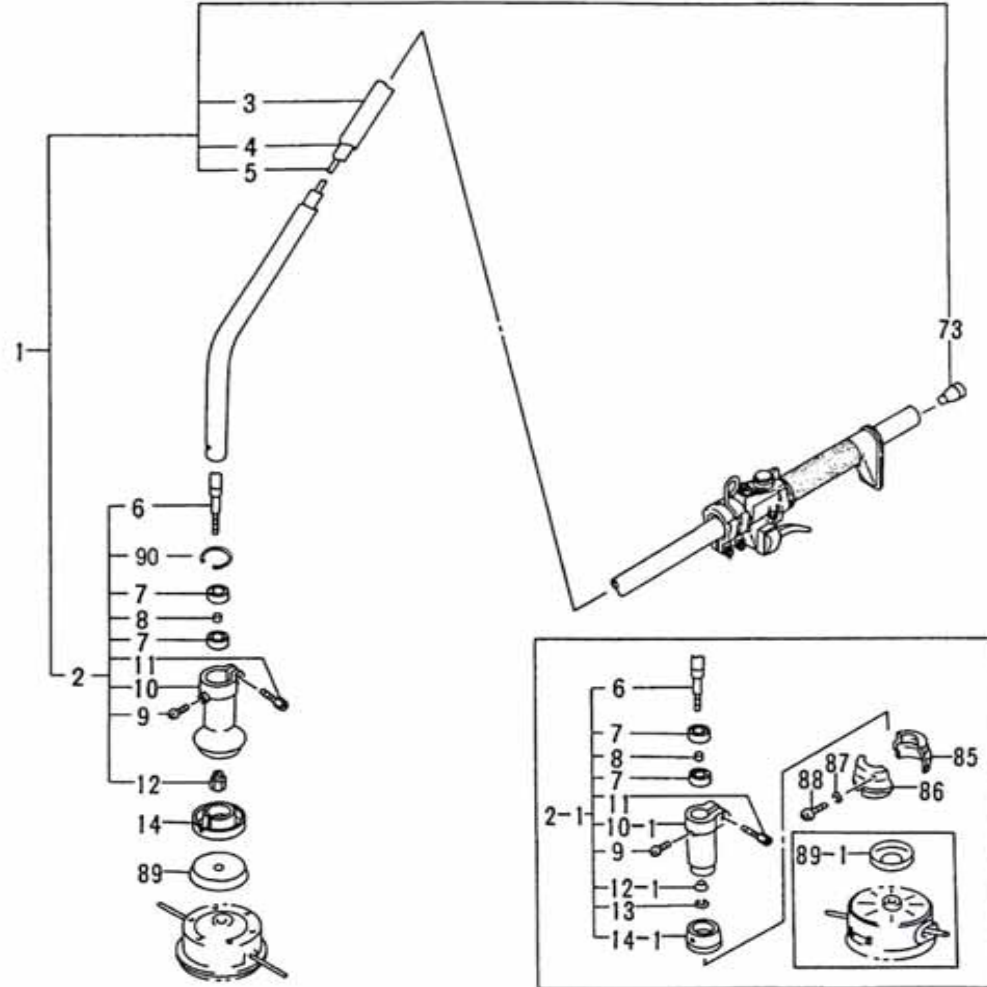

B26
8-1

AST-5000 OPERATION PIPE

Parts List

Ref.	Part No.	Description	Q'ty	Serial No.
001	341-37651-91	DRIVE SHAFT PIPE ASSY	1	- H213970
001	341-37651-92	DRIVE SHAFT PIPE ASSY	1	- J148780
001	341-37651-94	DRIVE SHAFT PIPE ASSY	1	- L299390
001	341-37718-92	DRIVE SHAFT PIPE ASS'Y	1	L299391 -
002,1	300-37651-91	GEAR CASE ASSY	1	- L299390
002	300-37710-91	CUTTER CASE ASS'Y	1	L299391 -
003	341-37651-21	DRIVE SHAFT PIPE	1	- K270520
003	341-37651-22	DRIVE SHAFT PIPE	1	- L299390
003	341-37715-20	DRIVE SHAFT PIPE	1	L299391 -
004	350-37651-21	FLEXIBLE LINER	1	
005	344-37651-21	FLEXIBLE SHAFT	1	Q006651 -
006	304-37651-21	CUTTER SHAFT	1	
007	999-61608-004	BALL BEARING 608DD, 22MM/OD	2	
008	348-37651-20	COLLAR	1	
009	990-11050-101	SCREW 5X10	1	- L299390
009	990-11050-081	SCREW 5X8	1	L299391 -
010,1	300-37651-20	GEAR CASE	1	- L299390
010	300-37710-21	CUTTER CASE	1	L299391 -
011	994-25050-301	BOLT 5X30 PS W/PLUS	1	
012,1	760-37651-20	SPECIAL WASHER	1	- L299390
012	315-37710-20	SPECIAL NUT	1	L299391 -
013	992-10080-012	S.WASHER 8	1	- L299390
014,1	310-37651-20	CUTTER HOLDER	1	- L299390
014	310-37710-20	CUTTER HOLDER	1	L299391 -
073	320-37651-20	SPACER	1	J148781 -
085	306-37651-20	WINDING PROTECTOR COVER C	1	J148781 -
085	306-37651-20	WINDING PROTECTOR COVER C	1	- L299390
086	308-37651-20	WINDING PROTECTOR COVER B	1	J148781 -
086	308-37651-20	WINDING PROTECTOR COVER B	1	- L299390
087	992-10050-062	S.WASHER 5	2	J148781 -
087	992-10050-062	S.WASHER 5	2	- L299390
088	990-51050-203	HEX. HOLE BOLT 5X20	2	J148781 -
088	990-51050-203	HEX. HOLE BOLT 5X20	2	- L299390
089,1	307-37651-20	WINDING PROTECTOR COVER	1	J148781 -
		SEE NEXT PAGE