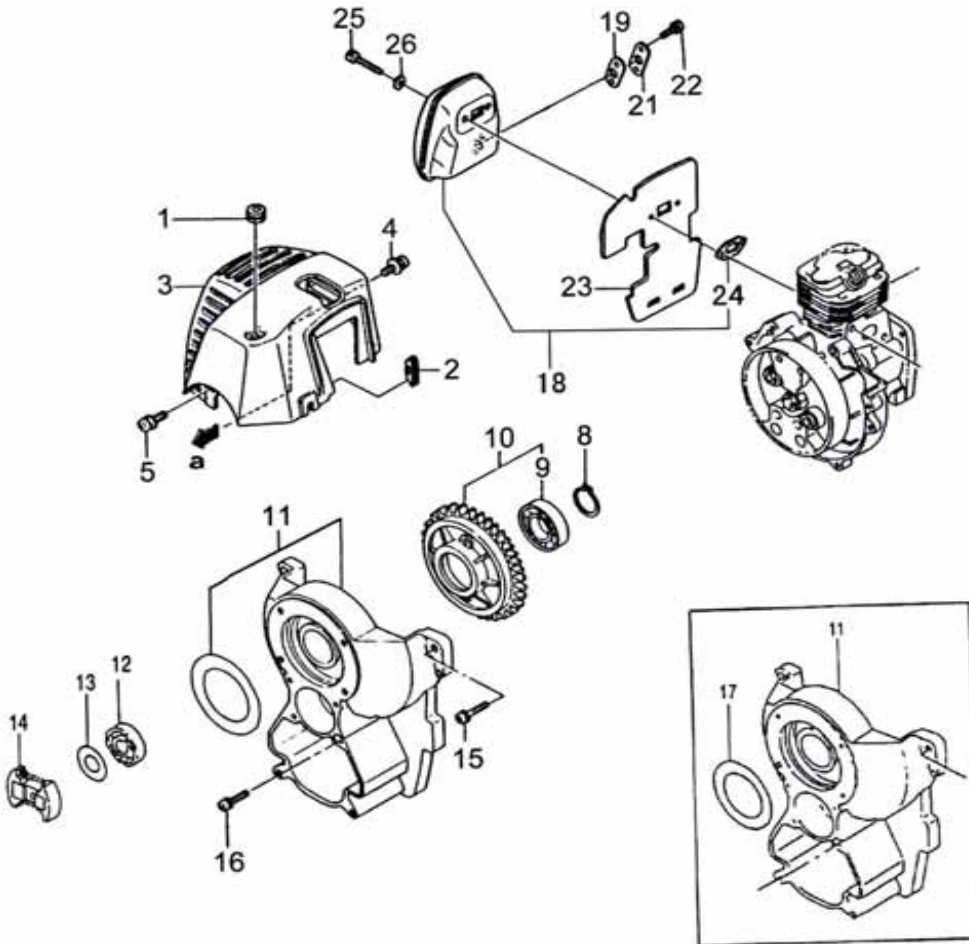

B26
04

AST-5000 ENGINE-2

Parts List

Ref.	PartsNo.	Description	Q'ty	Serial No.
001	202-01003-20	SECONDARY CORD GROMMET	1	
002	203-0631A-20	GROMMET	1	
003	738-0631A-20	MUFFLER PROTECTOR	1	
004	994-15040-222	SCREW 4X22/PS	2	
005	994-15040-122	SCREW 4X12/PS	2 - H251660	
005	990-72045-164	TAPPING SCREW 4.5X16	2	H251661 -
008	993-50017-002	STOP RING C-17, OUTER	1	
009	999-61600-301	BALL BERING 6003ZZ, 35MM/OD	1	
010	774-0634F-80	STARTER PULLEY COMP.	1	
011	112-0634F-20	FAN CASE	1 - H251660	
011	112-0634F-82	FAN CASE COMP. VERMILION	1	H251661 -
012	999-61600-001	BALL BEARING #6000ZZ, 26MM/OD	1	
013	173-35500-20	PROPELLER SHAFT SHIM A 0.20	V	
013	174-35500-20	PROPELLER SHAFT SHIM A 0.30	V	
013	175-35500-20	PROPELLER SHAFT SHIM A 1.0	V	
014	277-0635M-80	CLUTCH COMP, 48MM	1	
015	994-14050-202	SCREW 5X20/S	1 - H251660	
015	994-16050-202	SCREW 5X20/WS	1	H251661 -
016	994-14050-402	SCREW 5X40/S	3 - H251660	
016	994-16050-422	SCREW 5X42/WS	3	H251661 -
017	220-06460-20	SHIELD	1	L124001 -
017	220-06460-20	SHIELD	1 -	L299391
018	704-0099F-90	MUFFLER SET, SPARE	1	
019	751-04200-20	MUFFLER SPECIAL GASKET	1	
021	734-0631A-20	EXHAUST PIPE	1	
022	994-14040-081	SCREW 4X8/S	2	
023	133-0631A-20	HEAT SHIELD	1	
024	737-06100-21	MUFFLER GASKET	1	
025	990-51050-503	HEX. HOLE BOLT 5X50	2	
026	992-01050-011	WASHER 5	2